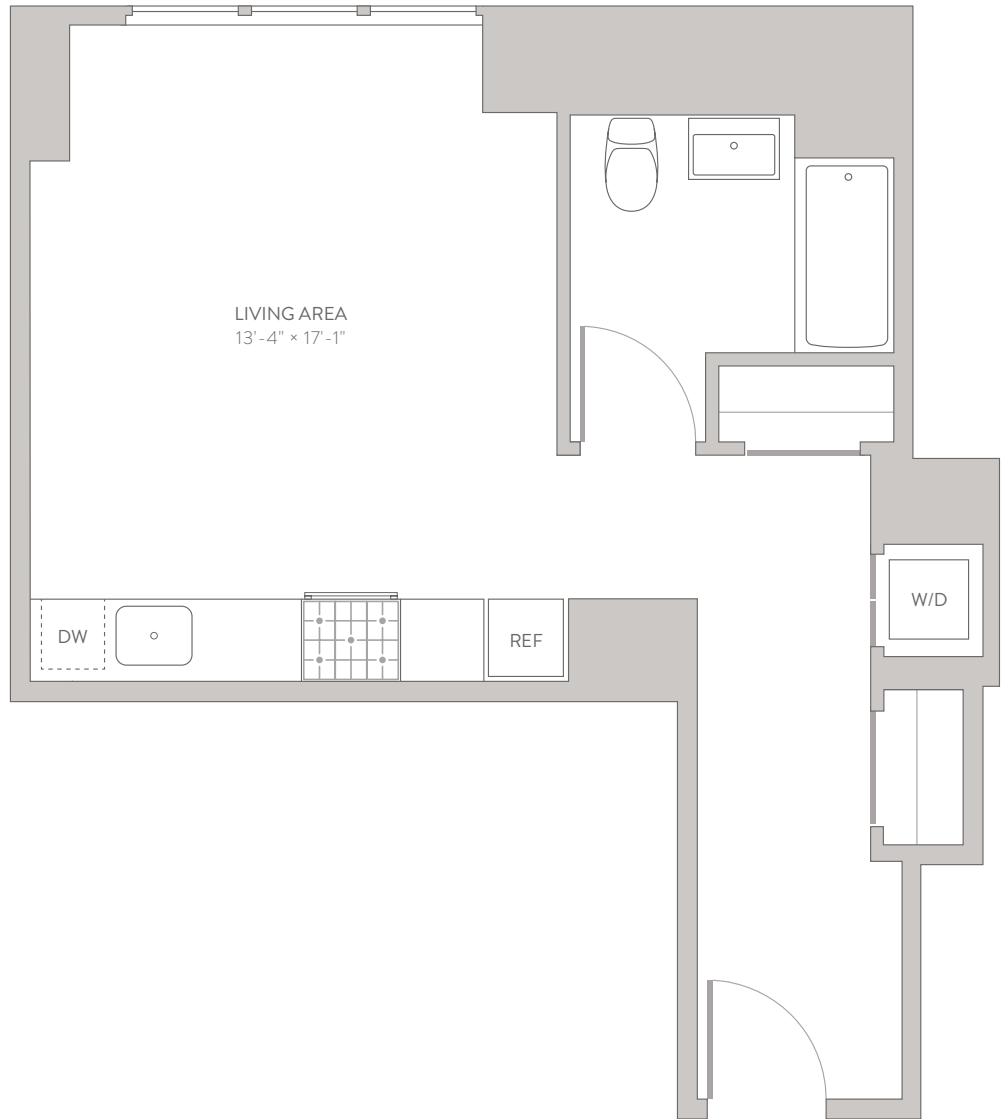

K

FLOORS 9-20

1 QPS TOWER

STUDIO
ONE BATHROOM

42-20 24TH STREET, LONG ISLAND CITY, QUEENS, NY 11101 / 718-881-1QPS (1777) / 1QPSTOWER.COM

ALL DIMENSIONS ARE APPROXIMATE AND SUBJECT TO CHANGE. PLEASE SEE BACK COVER OF THE BROCHURE FOR FURTHER INFORMATION REGARDING DIMENSIONS.
EXCLUSIVE MARKETING AND LEASING BY DOUGLAS ELLIMAN DEVELOPMENT MARKETING EQUAL HOUSING OPPORTUNITY.