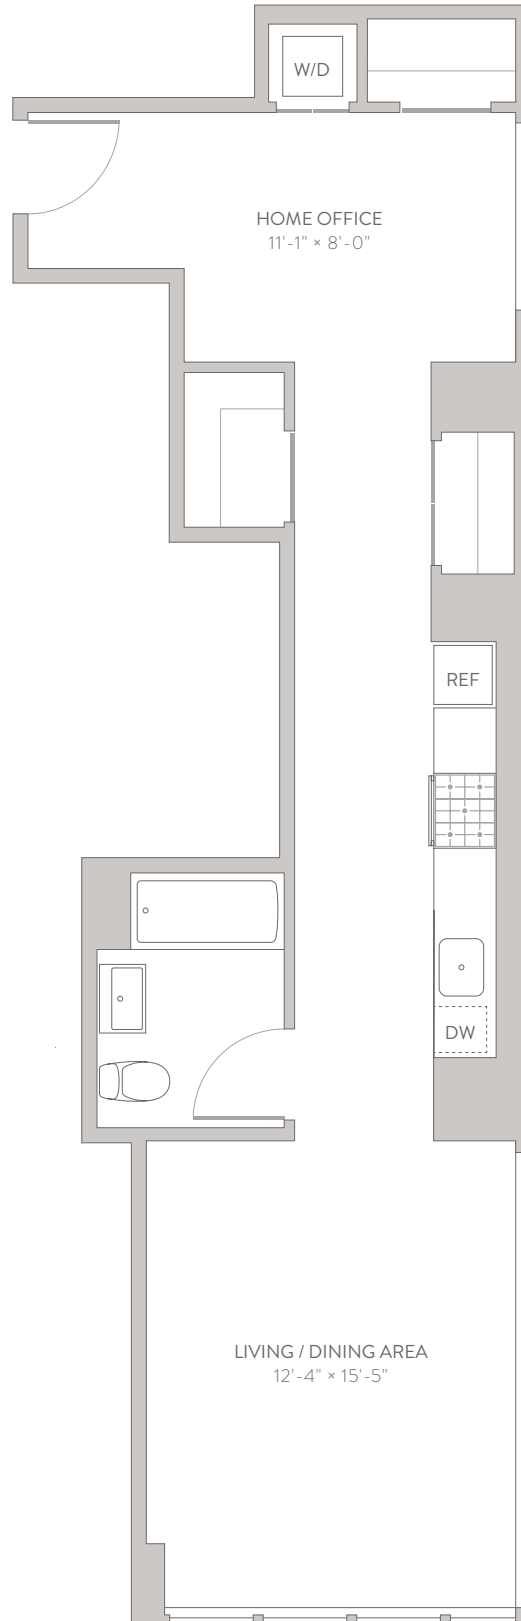

K

1 QPS TOWER

FLOORS 4-8

STUDIO ONE BATHROOM

42-20 24TH STREET, LONG ISLAND CITY, QUEENS, NY 11101 / 718-881-1QPS (1777) / 1QPSTOWER.COM

ALL DIMENSIONS ARE APPROXIMATE AND SUBJECT TO CHANGE. PLEASE SEE BACK COVER OF THE BROCHURE FOR FURTHER INFORMATION REGARDING DIMENSIONS.
EXCLUSIVE MARKETING AND LEASING BY DOUGLAS ELLIMAN DEVELOPMENT MARKETING EQUAL HOUSING OPPORTUNITY.