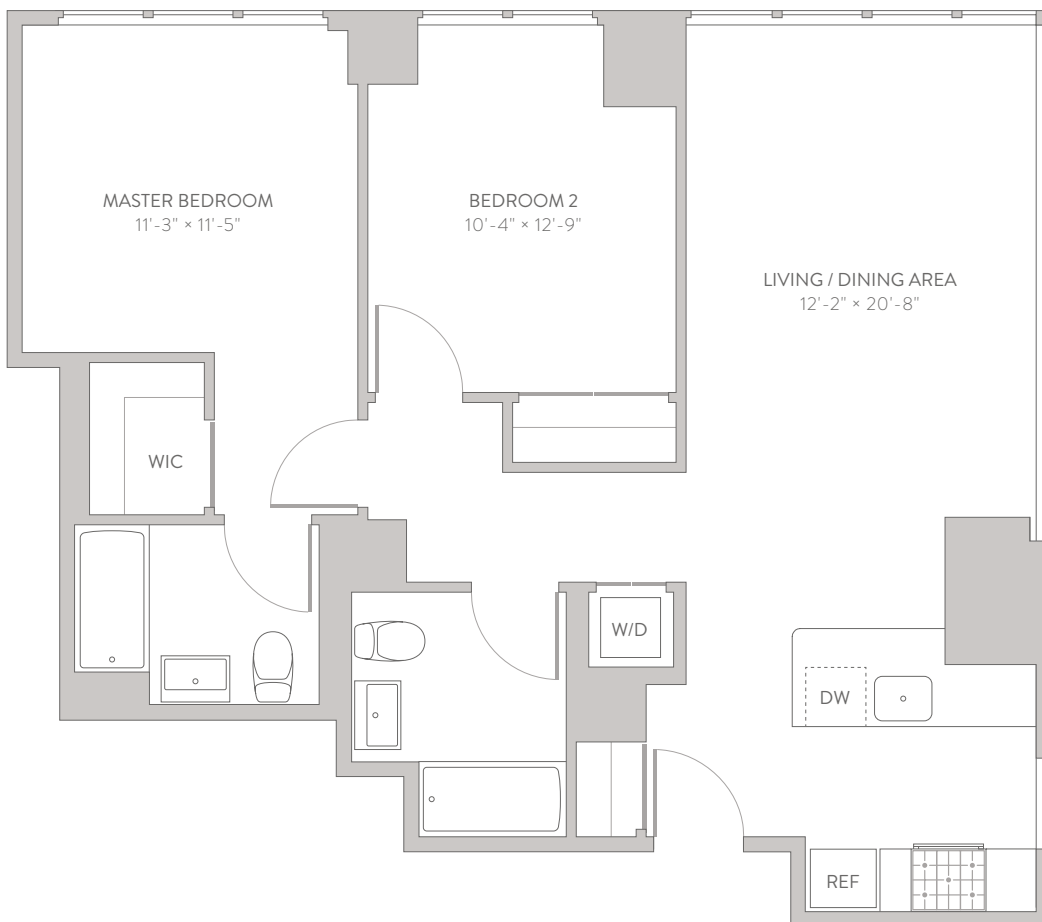

# J

# 1 QPS TOWER

FLOORS 10-20

TWO BEDROOMS

TWO BATHROOMS

42-20 24TH STREET, LONG ISLAND CITY, QUEENS, NY 11101 / 718-881-1QPS (1777) / 1QPSTOWER.COM

ALL DIMENSIONS ARE APPROXIMATE AND SUBJECT TO CHANGE. PLEASE SEE BACK COVER OF THE BROCHURE FOR FURTHER INFORMATION REGARDING DIMENSIONS.  
EXCLUSIVE MARKETING AND LEASING BY DOUGLAS ELLIMAN DEVELOPMENT MARKETING EQUAL HOUSING OPPORTUNITY.