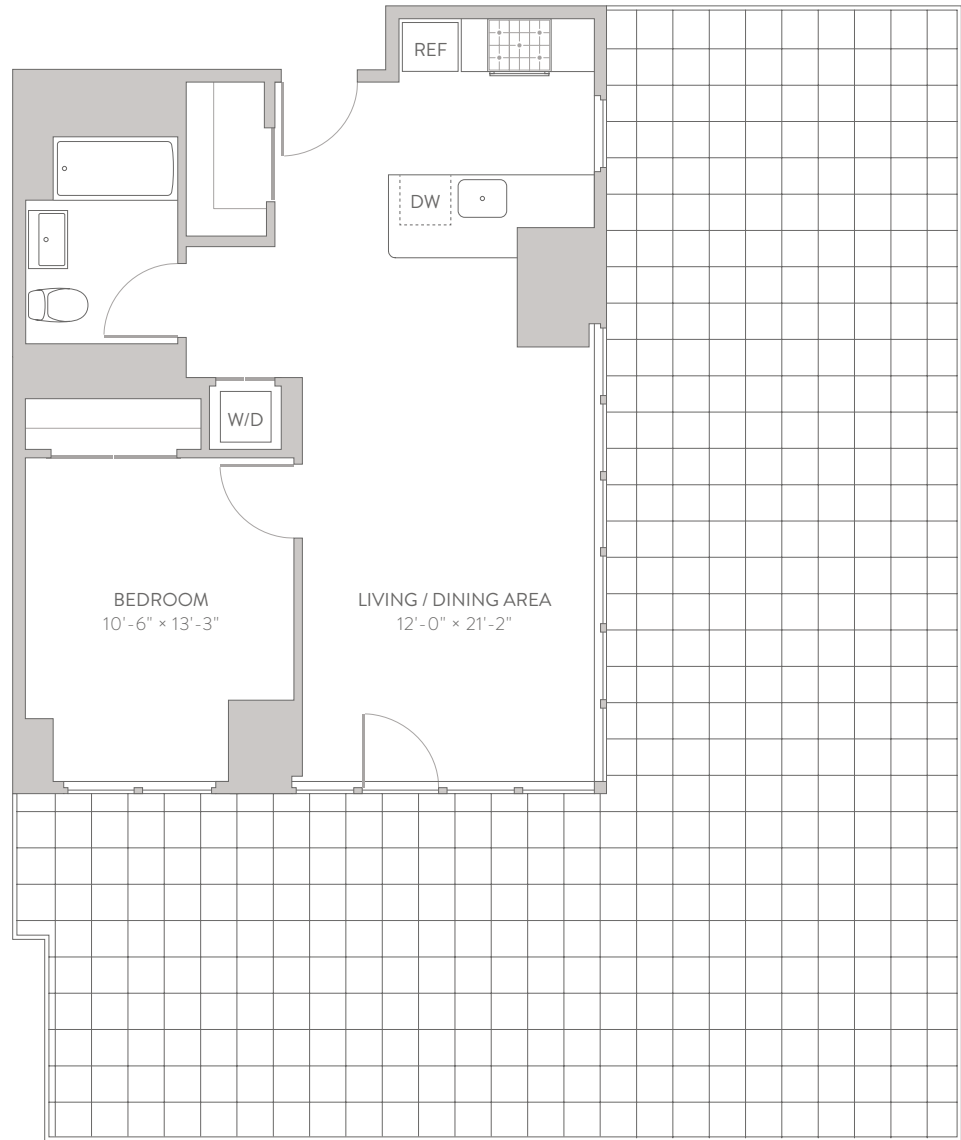

# 1 QPS TOWER

FLOOR 9

ONE BEDROOM  
ONE BATHROOM

42-20 24TH STREET, LONG ISLAND CITY, QUEENS, NY 11101 / 718-881-1QPS (1777) / 1QPSTOWER.COM

ALL DIMENSIONS ARE APPROXIMATE AND SUBJECT TO CHANGE. PLEASE SEE BACK COVER OF THE BROCHURE FOR FURTHER INFORMATION REGARDING DIMENSIONS.  
EXCLUSIVE MARKETING AND LEASING BY DOUGLAS ELLIMAN DEVELOPMENT MARKETING EQUAL HOUSING OPPORTUNITY.