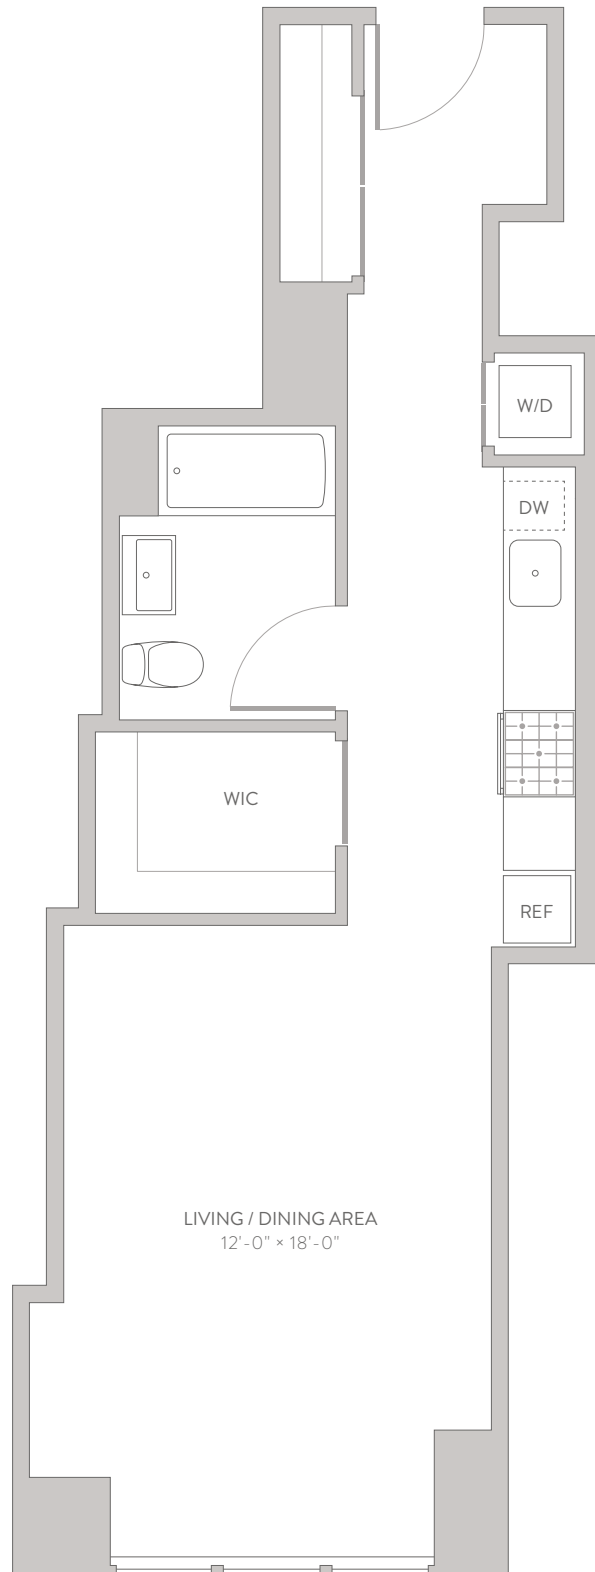

1 QPS TOWER

FLOORS 4-8

STUDIO
ONE BATHROOM

42-20 24TH STREET, LONG ISLAND CITY, QUEENS, NY 11101 / 718-881-1QPS (1777) / 1QPSTOWER.COM

ALL DIMENSIONS ARE APPROXIMATE AND SUBJECT TO CHANGE. PLEASE SEE BACK COVER OF THE BROCHURE FOR FURTHER INFORMATION REGARDING DIMENSIONS.
EXCLUSIVE MARKETING AND LEASING BY DOUGLAS ELLIMAN DEVELOPMENT MARKETING EQUAL HOUSING OPPORTUNITY.