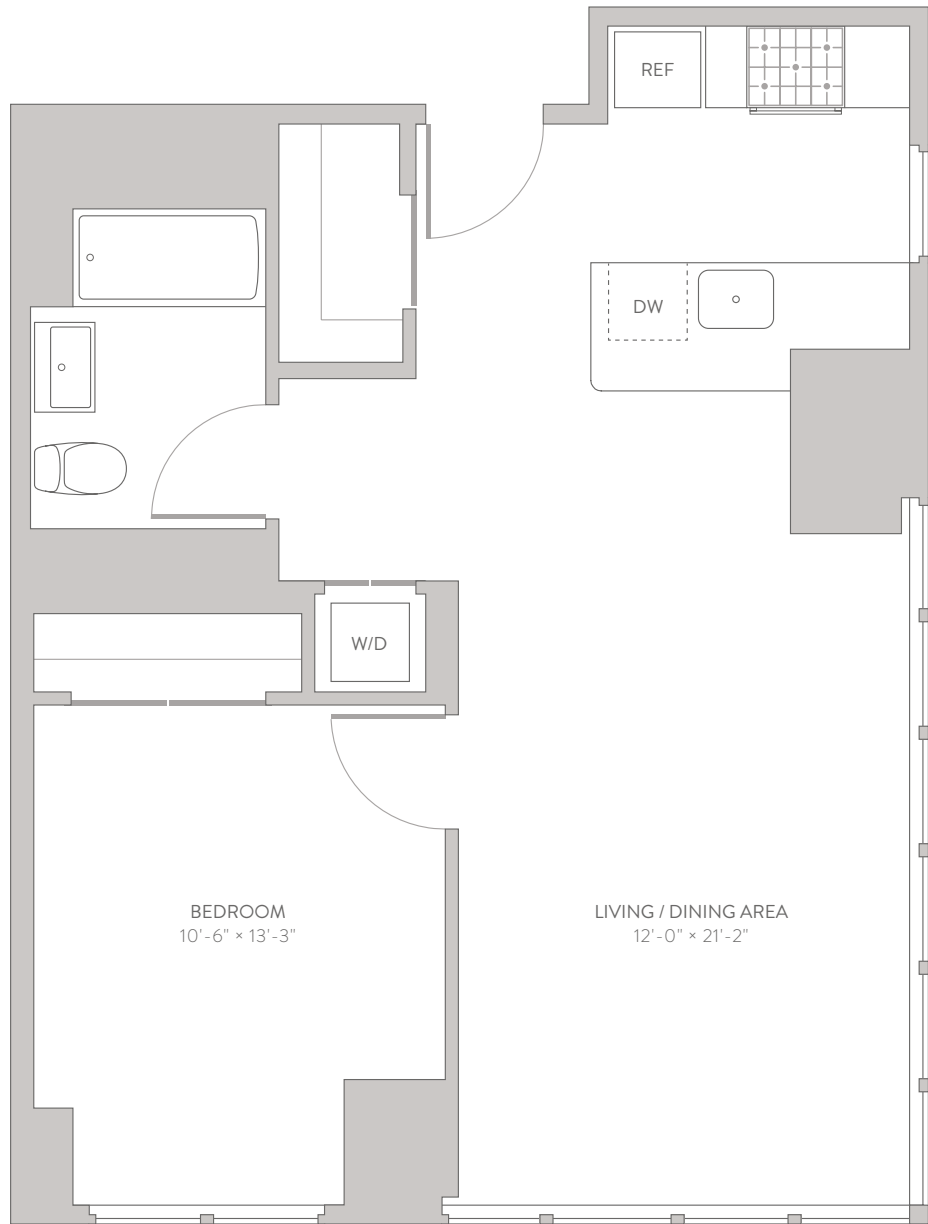

1 QPS TOWER

FLOORS 10-46 (PH)

ONE BEDROOM
ONE BATHROOM

42-20 24TH STREET, LONG ISLAND CITY, QUEENS, NY 11101 / 718-881-1QPS (1777) / 1QPSTOWER.COM

ALL DIMENSIONS ARE APPROXIMATE AND SUBJECT TO CHANGE. PLEASE SEE BACK COVER OF THE BROCHURE FOR FURTHER INFORMATION REGARDING DIMENSIONS.
EXCLUSIVE MARKETING AND LEASING BY DOUGLAS ELLIMAN DEVELOPMENT MARKETING EQUAL HOUSING OPPORTUNITY.