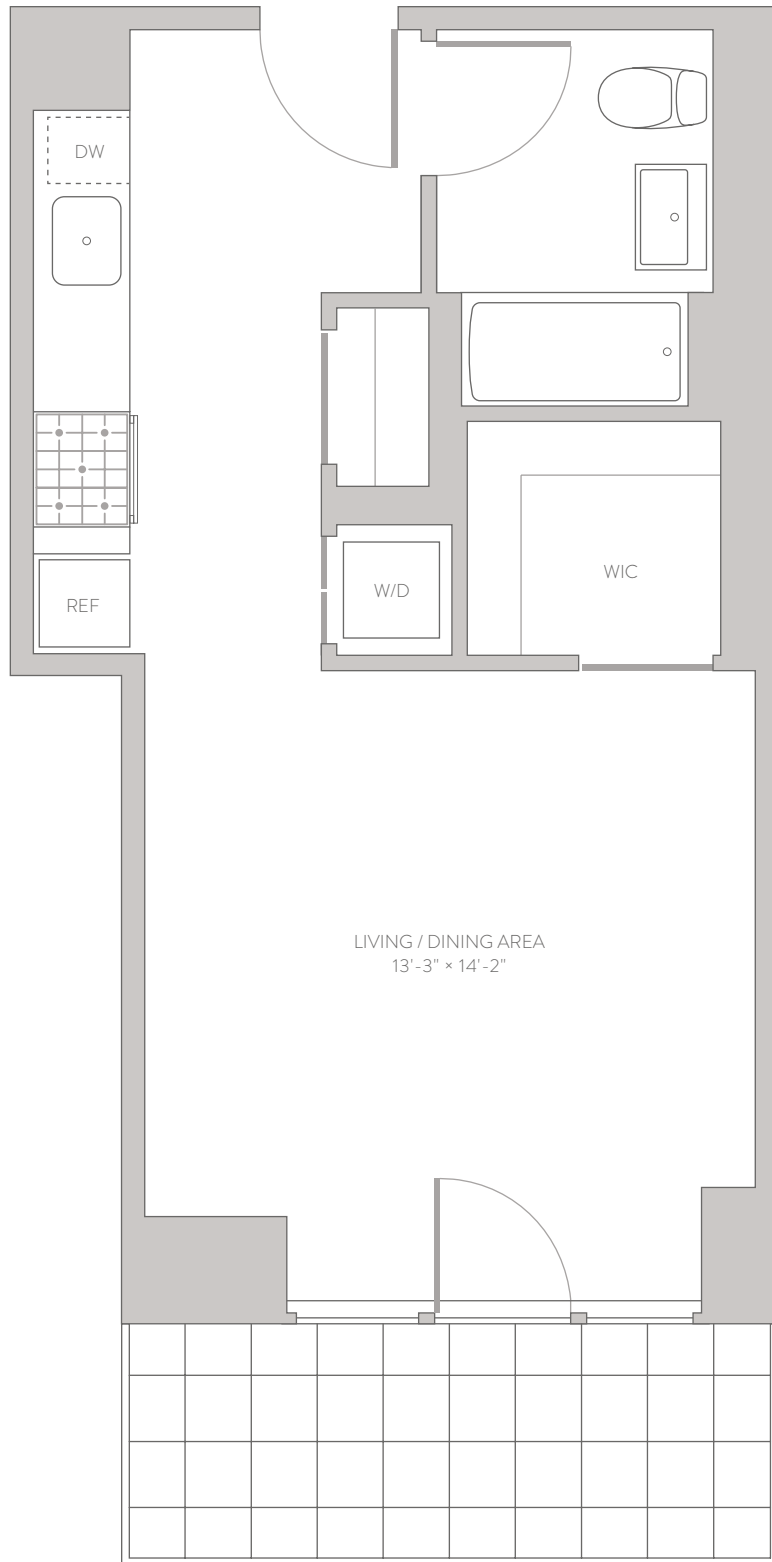

# G

FLOOR 9

# 1 QPS TOWER

STUDIO  
ONE BATHROOM

42-20 24TH STREET, LONG ISLAND CITY, QUEENS, NY 11101 / 718-881-1QPS (1777) / 1QPSTOWER.COM

ALL DIMENSIONS ARE APPROXIMATE AND SUBJECT TO CHANGE. PLEASE SEE BACK COVER OF THE BROCHURE FOR FURTHER INFORMATION REGARDING DIMENSIONS.  
EXCLUSIVE MARKETING AND LEASING BY DOUGLAS ELLIMAN DEVELOPMENT MARKETING EQUAL HOUSING OPPORTUNITY.