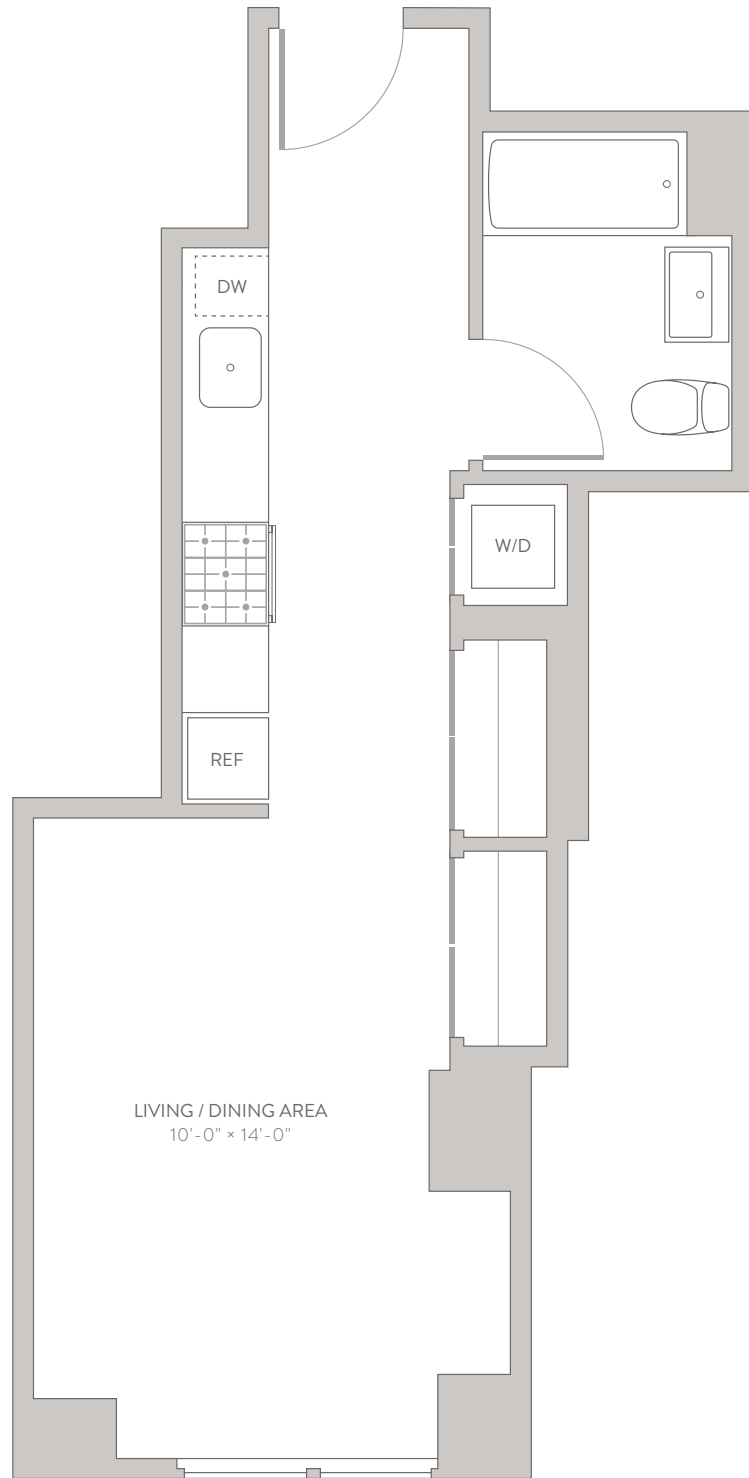

G

FLOORS 5-8

1 QPS TOWER

STUDIO
ONE BATHROOM

42-20 24TH STREET, LONG ISLAND CITY, QUEENS, NY 11101 / 718-881-1QPS (1777) / 1QPSTOWER.COM

ALL DIMENSIONS ARE APPROXIMATE AND SUBJECT TO CHANGE. PLEASE SEE BACK COVER OF THE BROCHURE FOR FURTHER INFORMATION REGARDING DIMENSIONS.
EXCLUSIVE MARKETING AND LEASING BY DOUGLAS ELLIMAN DEVELOPMENT MARKETING EQUAL HOUSING OPPORTUNITY.