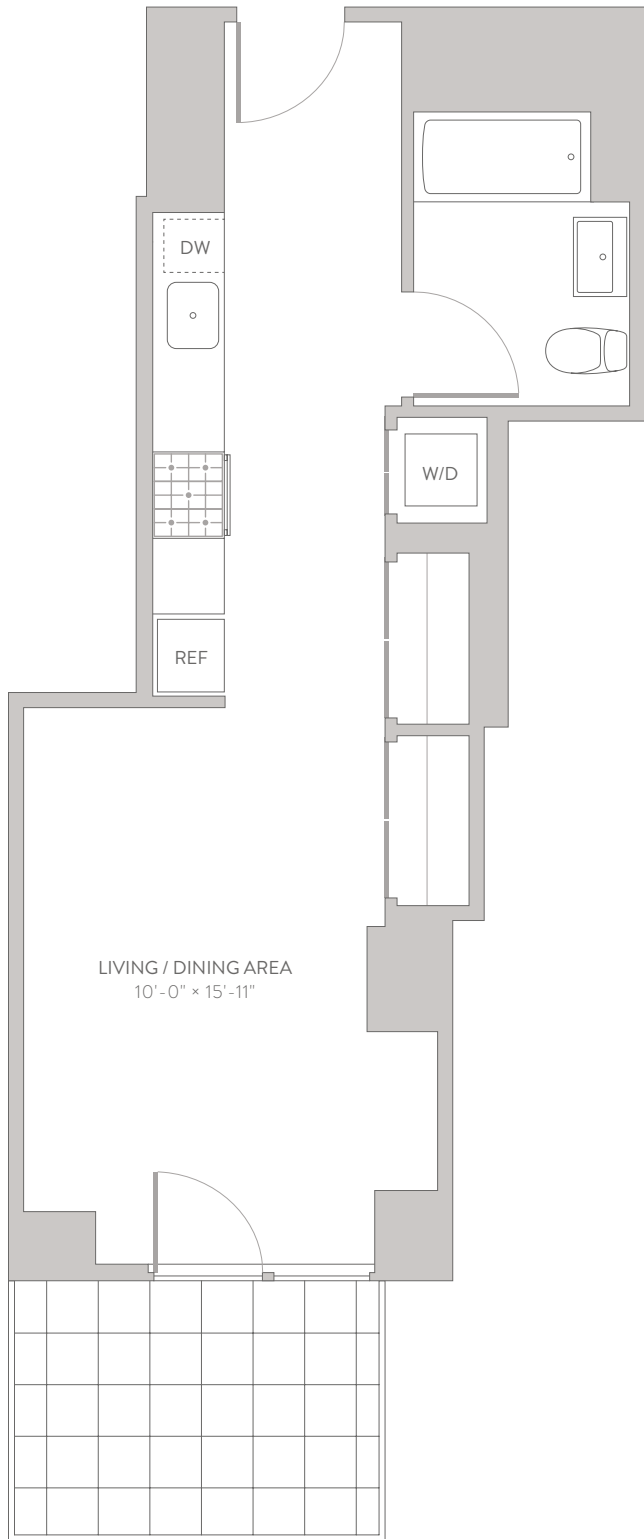

# G

# 1 QPS TOWER

## FLOOR 4

STUDIO  
ONE BATHROOM

42-20 24TH STREET, LONG ISLAND CITY, QUEENS, NY 11101 / 718-881-1QPS (1777) / 1QPSTOWER.COM

ALL DIMENSIONS ARE APPROXIMATE AND SUBJECT TO CHANGE. PLEASE SEE BACK COVER OF THE BROCHURE FOR FURTHER INFORMATION REGARDING DIMENSIONS.  
EXCLUSIVE MARKETING AND LEASING BY DOUGLAS ELLIMAN DEVELOPMENT MARKETING EQUAL HOUSING OPPORTUNITY.

# K

FLOORS 9-20