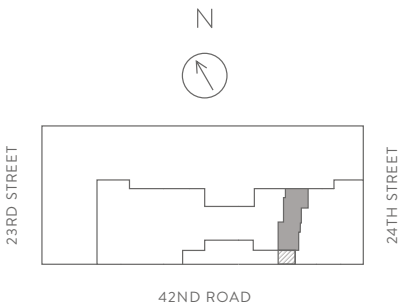

## FLOOR 4

STUDIO  
ONE BATHROOM

42-20 24TH STREET, LONG ISLAND CITY, QUEENS, NY 11101 / 718-881-1QPS (1777) / 1QPSTOWER.COM

ALL DIMENSIONS ARE APPROXIMATE AND SUBJECT TO CHANGE. PLEASE SEE BACK COVER OF THE BROCHURE FOR FURTHER INFORMATION REGARDING DIMENSIONS.  
EXCLUSIVE MARKETING AND LEASING BY DOUGLAS ELLIMAN DEVELOPMENT MARKETING EQUAL HOUSING OPPORTUNITY.