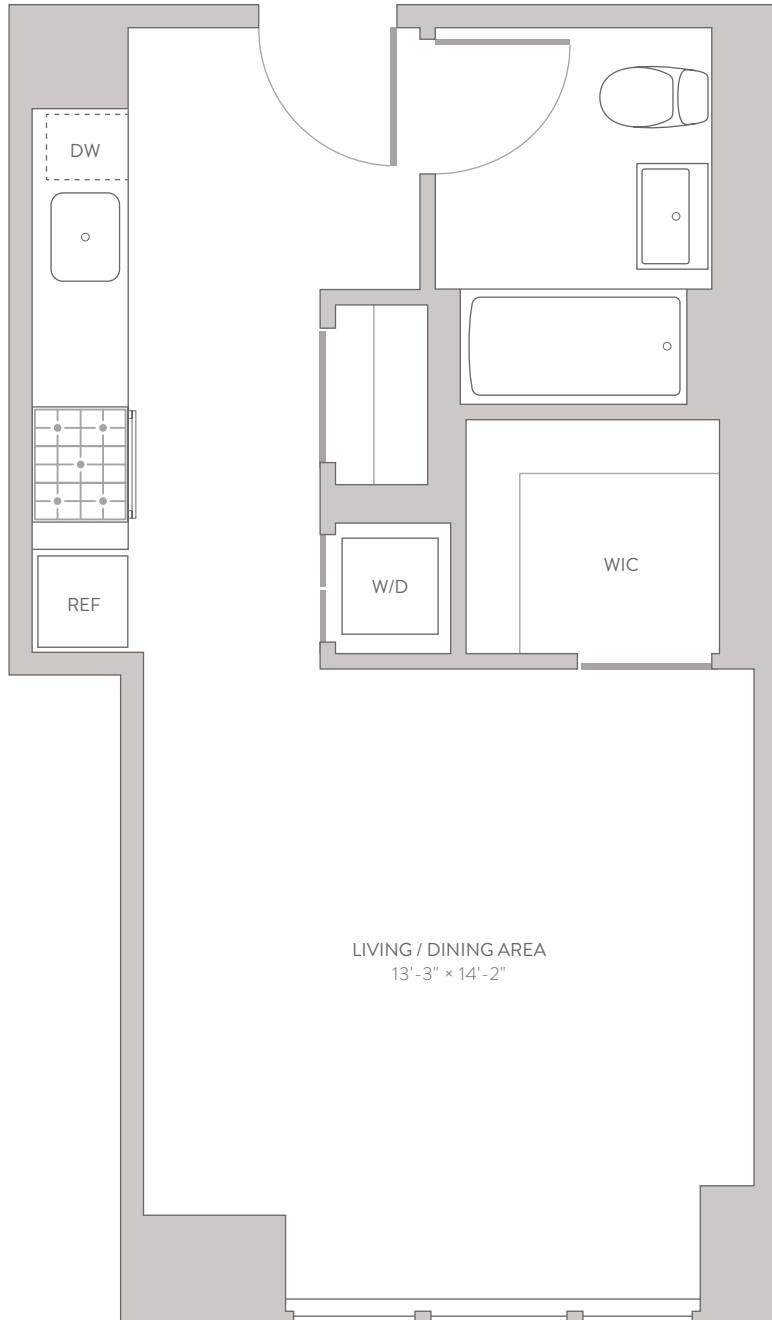

G

1 QPS TOWER

FLOORS 10-46 (PH)

STUDIO
ONE BATHROOM

42-20 24TH STREET, LONG ISLAND CITY, QUEENS, NY 11101 / 718-881-1QPS (1777) / 1QPSTOWER.COM

ALL DIMENSIONS ARE APPROXIMATE AND SUBJECT TO CHANGE. PLEASE SEE BACK COVER OF THE BROCHURE FOR FURTHER INFORMATION REGARDING DIMENSIONS.
EXCLUSIVE MARKETING AND LEASING BY DOUGLAS ELLIMAN DEVELOPMENT MARKETING EQUAL HOUSING OPPORTUNITY.