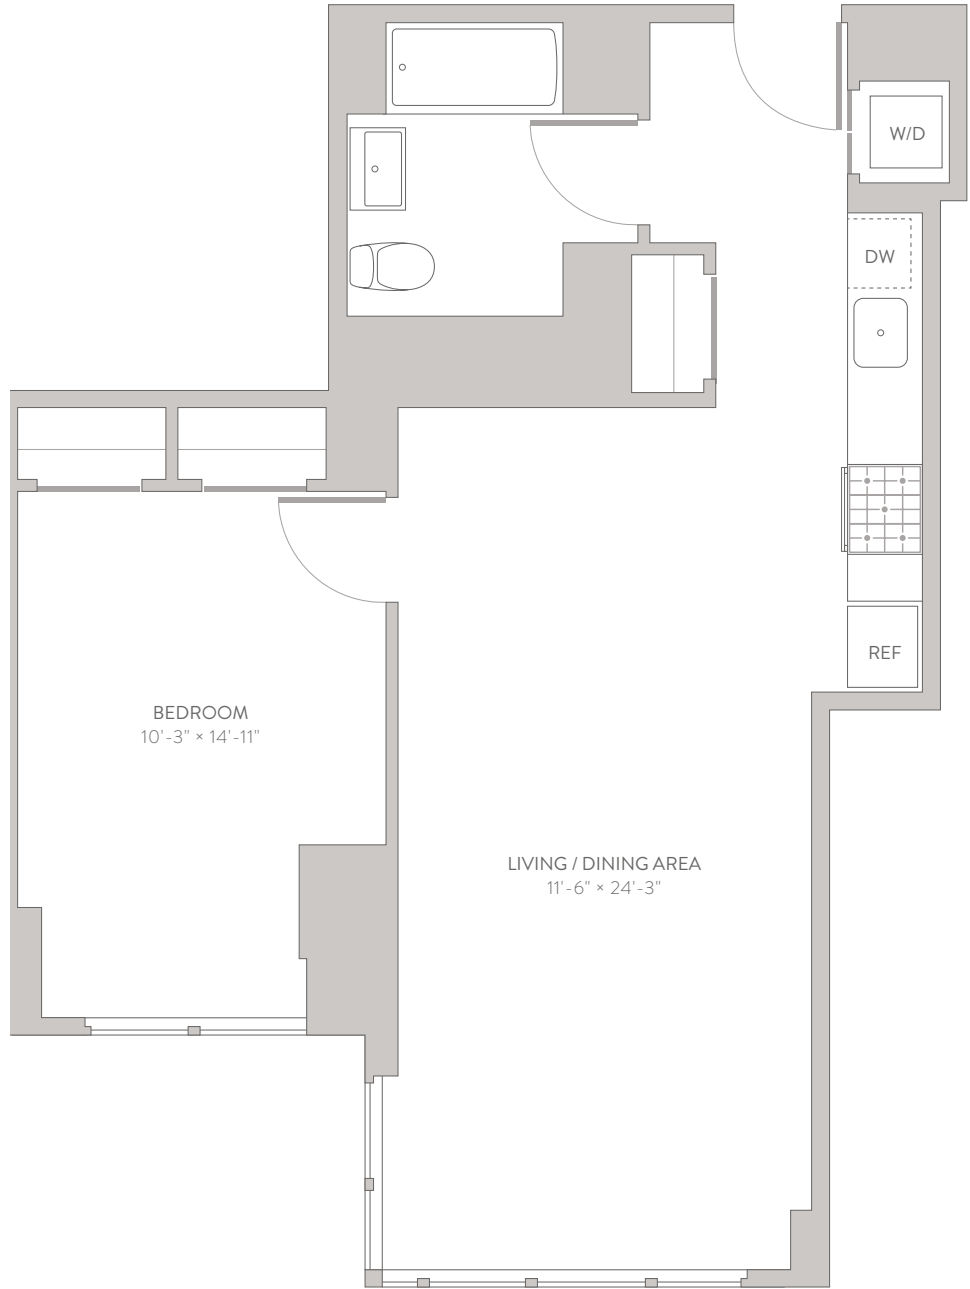

F

1 QPS TOWER

FLOORS 6-8

ONE BEDROOM
ONE BATHROOM

42-20 24TH STREET, LONG ISLAND CITY, QUEENS, NY 11101 / 718-881-1QPS (1777) / 1QPSTOWER.COM

ALL DIMENSIONS ARE APPROXIMATE AND SUBJECT TO CHANGE. PLEASE SEE BACK COVER OF THE BROCHURE FOR FURTHER INFORMATION REGARDING DIMENSIONS.
EXCLUSIVE MARKETING AND LEASING BY DOUGLAS ELLIMAN DEVELOPMENT MARKETING EQUAL HOUSING OPPORTUNITY.