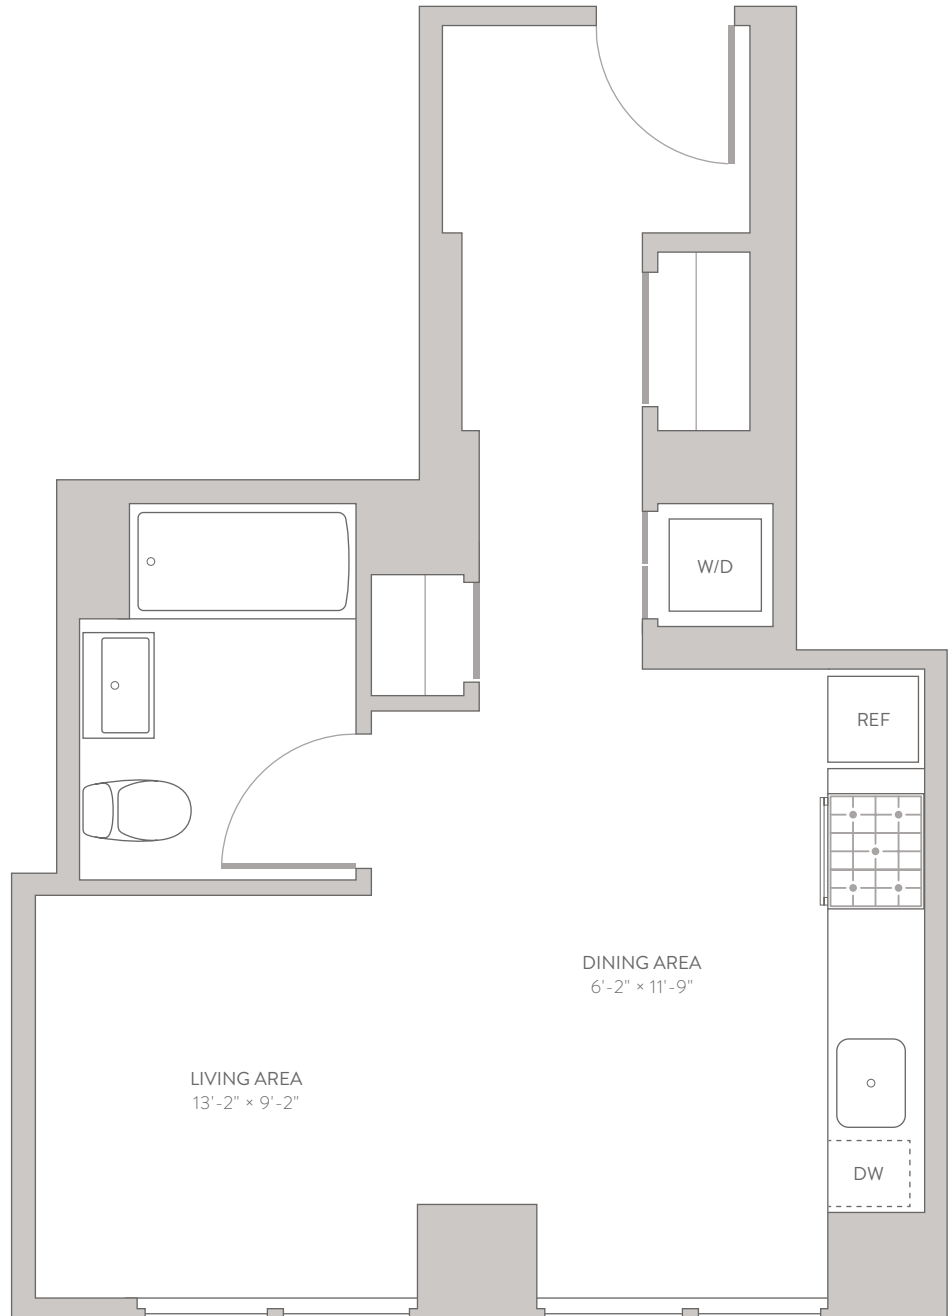

F

1 QPS TOWER

FLOORS 10-46 (PH)

STUDIO
ONE BATHROOM

42-20 24TH STREET, LONG ISLAND CITY, QUEENS, NY 11101 / 718-881-1QPS (1777) / 1QPSTOWER.COM

ALL DIMENSIONS ARE APPROXIMATE AND SUBJECT TO CHANGE. PLEASE SEE BACK COVER OF THE BROCHURE FOR FURTHER INFORMATION REGARDING DIMENSIONS.
EXCLUSIVE MARKETING AND LEASING BY DOUGLAS ELLIMAN DEVELOPMENT MARKETING EQUAL HOUSING OPPORTUNITY.