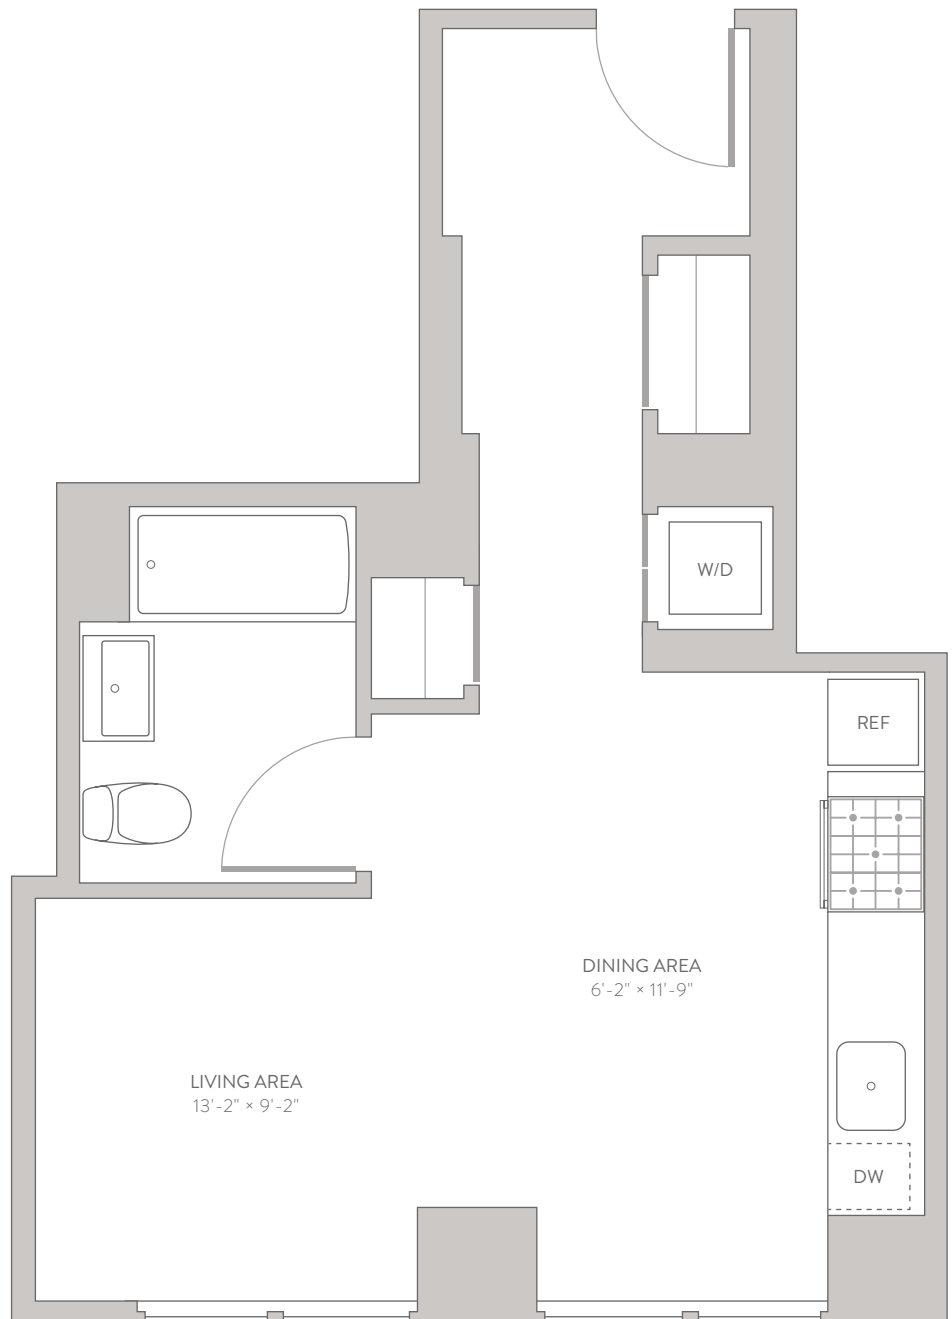

# F

## 1 QPS TOWER

FLOORS 10-46 (PH)

STUDIO  
ONE BATHROOM

42-20 24TH STREET, LONG ISLAND CITY, QUEENS, NY 11101 / 718-881-1QPS (1777) / 1QPSTOWER.COM

ALL DIMENSIONS ARE APPROXIMATE AND SUBJECT TO CHANGE. PLEASE SEE BACK COVER OF THE BROCHURE FOR FURTHER INFORMATION REGARDING DIMENSIONS.  
EXCLUSIVE MARKETING AND LEASING BY DOUGLAS ELLIMAN DEVELOPMENT MARKETING EQUAL HOUSING OPPORTUNITY.