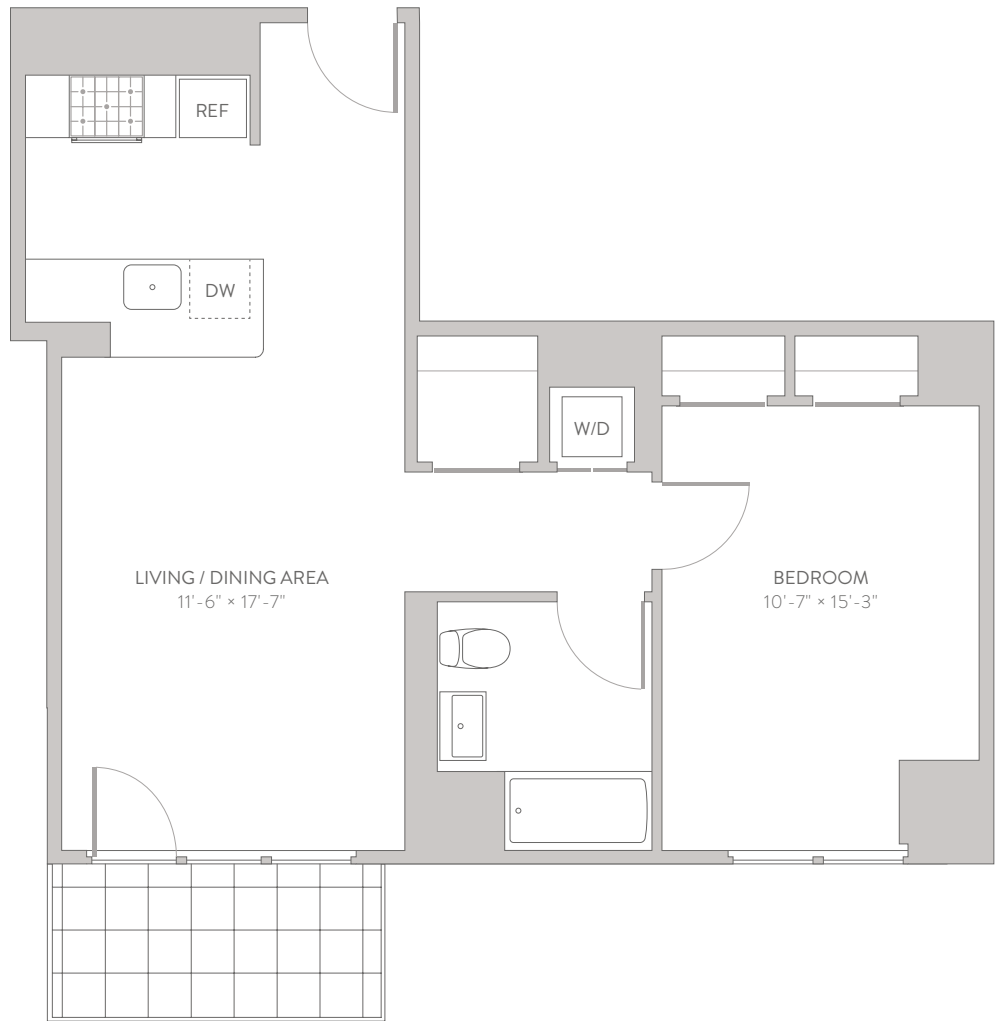

# 1 QPS TOWER

FLOOR 9

ONE BEDROOM  
ONE BATHROOM

42-20 24TH STREET, LONG ISLAND CITY, QUEENS, NY 11101 / 718-881-1QPS (1777) / 1QPSTOWER.COM

ALL DIMENSIONS ARE APPROXIMATE AND SUBJECT TO CHANGE. PLEASE SEE BACK COVER OF THE BROCHURE FOR FURTHER INFORMATION REGARDING DIMENSIONS.  
EXCLUSIVE MARKETING AND LEASING BY DOUGLAS ELLIMAN DEVELOPMENT MARKETING EQUAL HOUSING OPPORTUNITY.