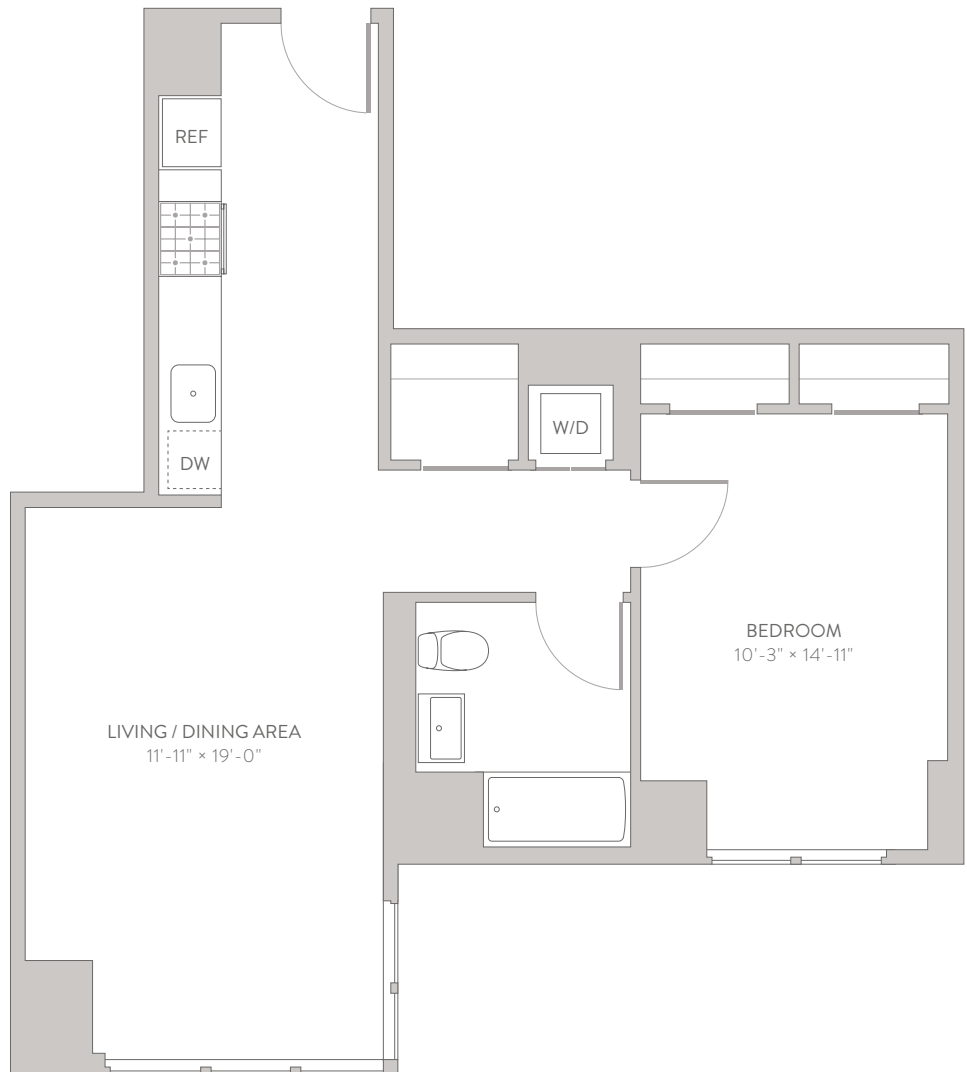

1 QPS TOWER

FLOORS 6-8

ONE BEDROOM

ONE BATHROOM

42-20 24TH STREET, LONG ISLAND CITY, QUEENS, NY 11101 / 718-881-1QPS (1777) / 1QPSTOWER.COM

ALL DIMENSIONS ARE APPROXIMATE AND SUBJECT TO CHANGE. PLEASE SEE BACK COVER OF THE BROCHURE FOR FURTHER INFORMATION REGARDING DIMENSIONS.
EXCLUSIVE MARKETING AND LEASING BY DOUGLAS ELLIMAN DEVELOPMENT MARKETING EQUAL HOUSING OPPORTUNITY.