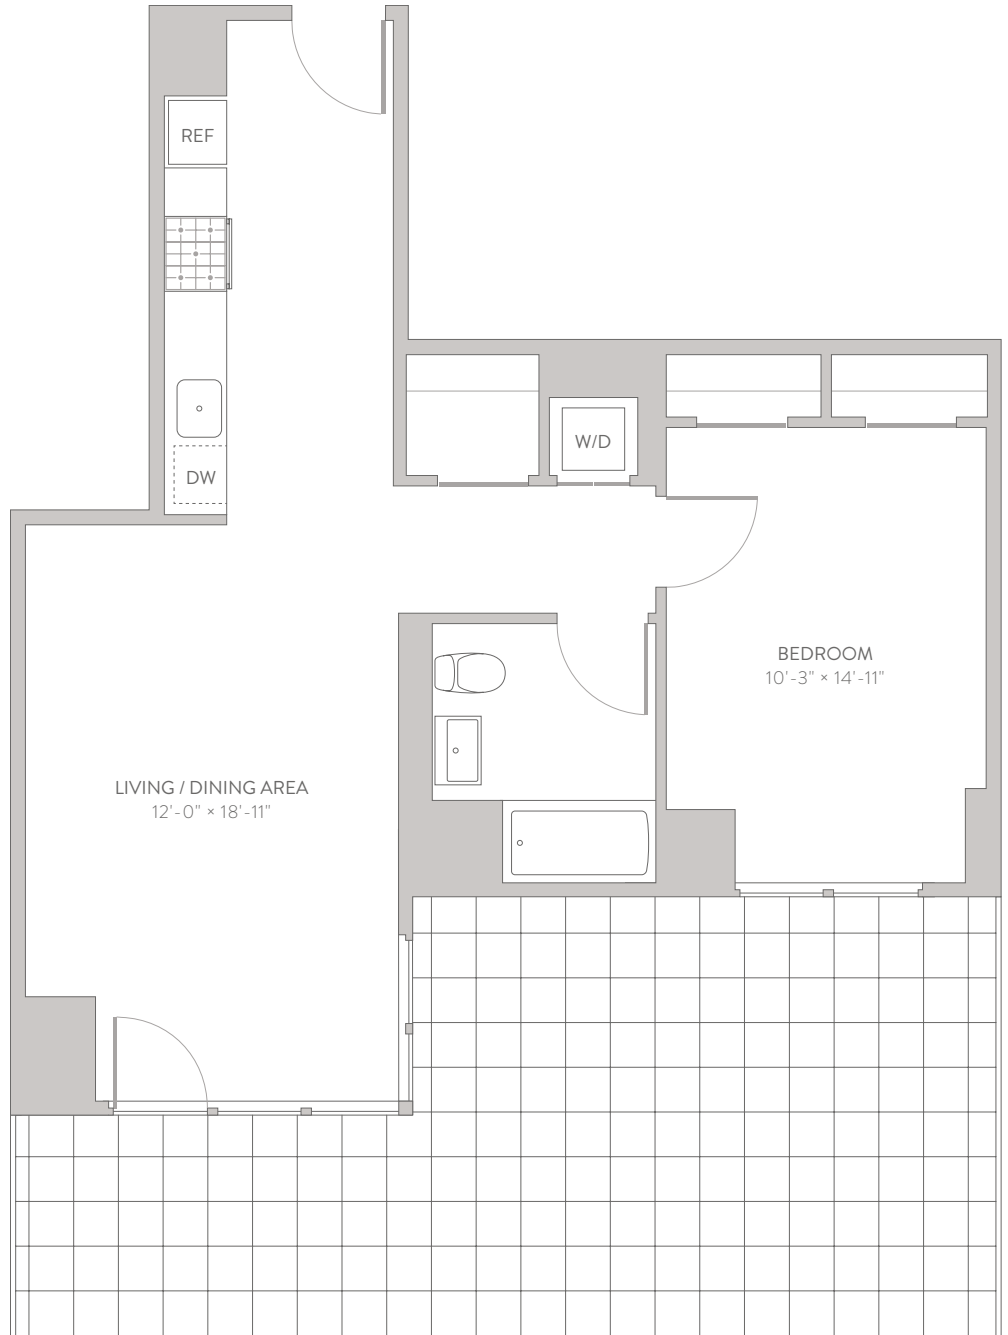

1 QPS TOWER

FLOOR 4

ONE BEDROOM
ONE BATHROOM

42-20 24TH STREET, LONG ISLAND CITY, QUEENS, NY 11101 / 718-881-1QPS (1777) / 1QPSTOWER.COM

ALL DIMENSIONS ARE APPROXIMATE AND SUBJECT TO CHANGE. PLEASE SEE BACK COVER OF THE BROCHURE FOR FURTHER INFORMATION REGARDING DIMENSIONS.
EXCLUSIVE MARKETING AND LEASING BY DOUGLAS ELLIMAN DEVELOPMENT MARKETING EQUAL HOUSING OPPORTUNITY.