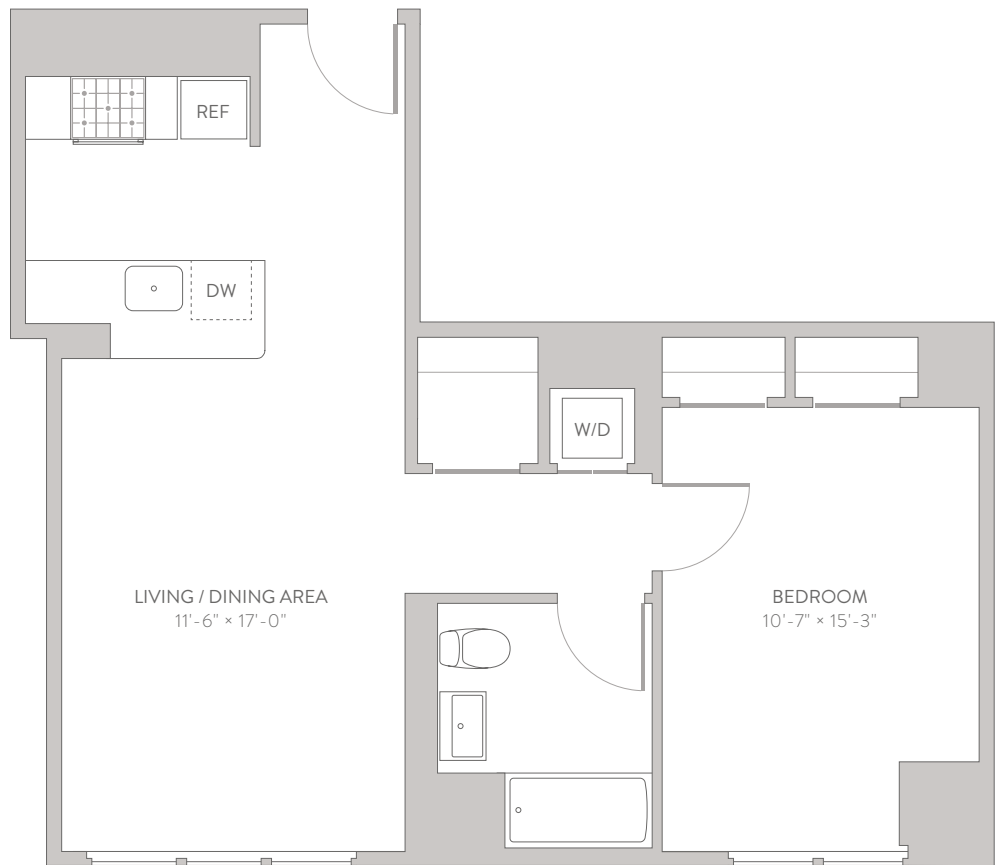

1 QPS TOWER

FLOORS 10-46 (PH)

ONE BEDROOM
ONE BATHROOM

42-20 24TH STREET, LONG ISLAND CITY, QUEENS, NY 11101 / 718-881-1QPS (1777) / 1QPSTOWER.COM

ALL DIMENSIONS ARE APPROXIMATE AND SUBJECT TO CHANGE. PLEASE SEE BACK COVER OF THE BROCHURE FOR FURTHER INFORMATION REGARDING DIMENSIONS.
EXCLUSIVE MARKETING AND LEASING BY DOUGLAS ELLIMAN DEVELOPMENT MARKETING EQUAL HOUSING OPPORTUNITY.