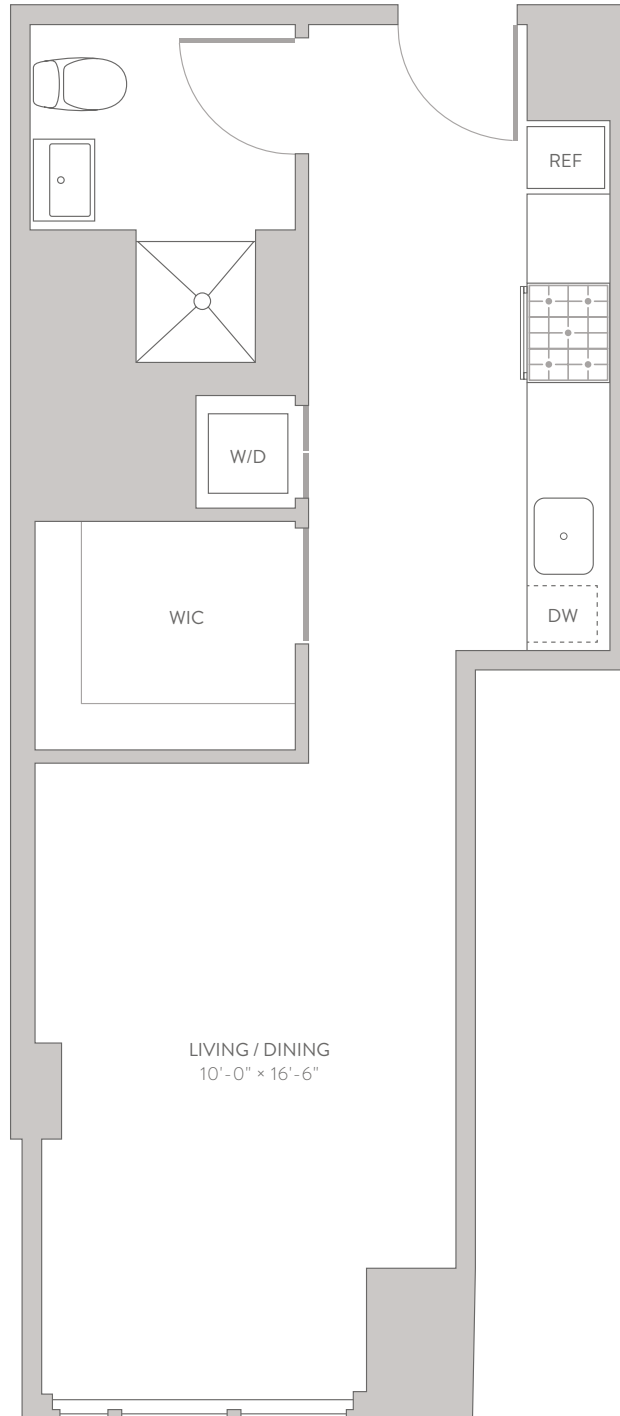

# 1 QPS TOWER

FLOORS 5-8

STUDIO  
ONE BATHROOM

42-20 24TH STREET, LONG ISLAND CITY, QUEENS, NY 11101 / 718-881-1QPS (1777) / 1QPSTOWER.COM

ALL DIMENSIONS ARE APPROXIMATE AND SUBJECT TO CHANGE. PLEASE SEE BACK COVER OF THE BROCHURE FOR FURTHER INFORMATION REGARDING DIMENSIONS.  
EXCLUSIVE MARKETING AND LEASING BY DOUGLAS ELLIMAN DEVELOPMENT MARKETING EQUAL HOUSING OPPORTUNITY.