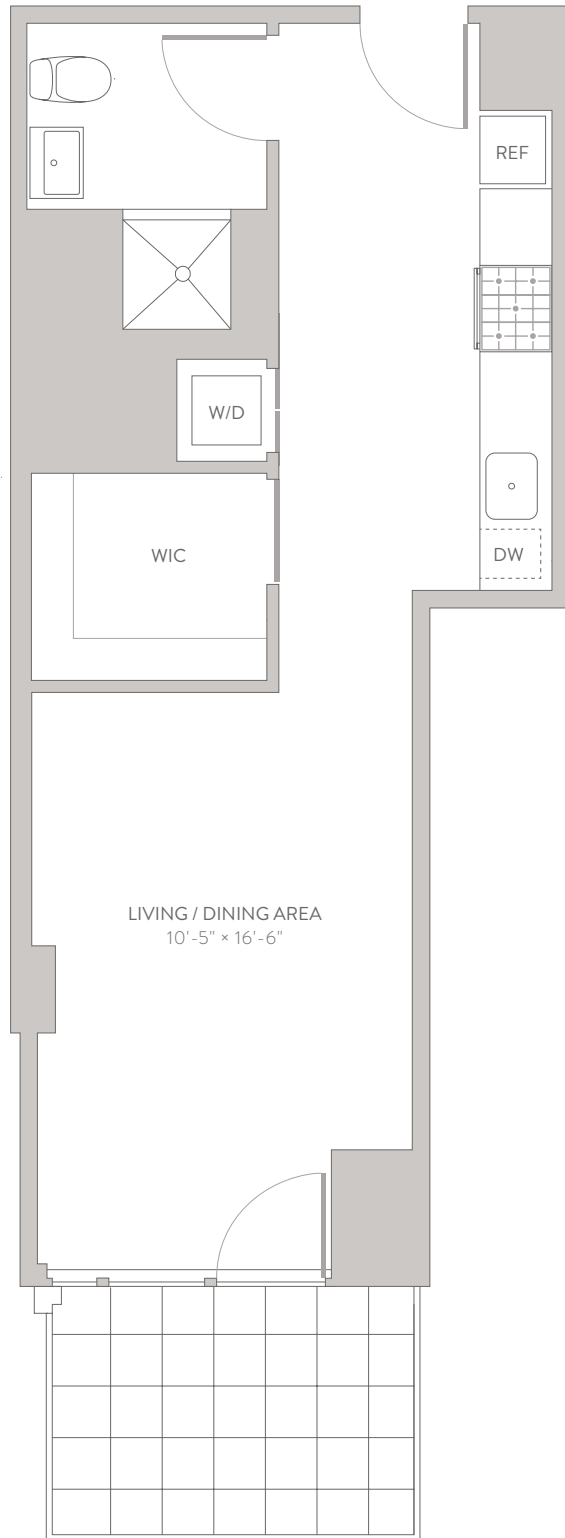

1 QPS TOWER

FLOOR 4

STUDIO
ONE BATHROOM

42-20 24TH STREET, LONG ISLAND CITY, QUEENS, NY 11101 / 718-881-1QPS (1777) / 1QPSTOWER.COM

ALL DIMENSIONS ARE APPROXIMATE AND SUBJECT TO CHANGE. PLEASE SEE BACK COVER OF THE BROCHURE FOR FURTHER INFORMATION REGARDING DIMENSIONS.
EXCLUSIVE MARKETING AND LEASING BY DOUGLAS ELLIMAN DEVELOPMENT MARKETING EQUAL HOUSING OPPORTUNITY.