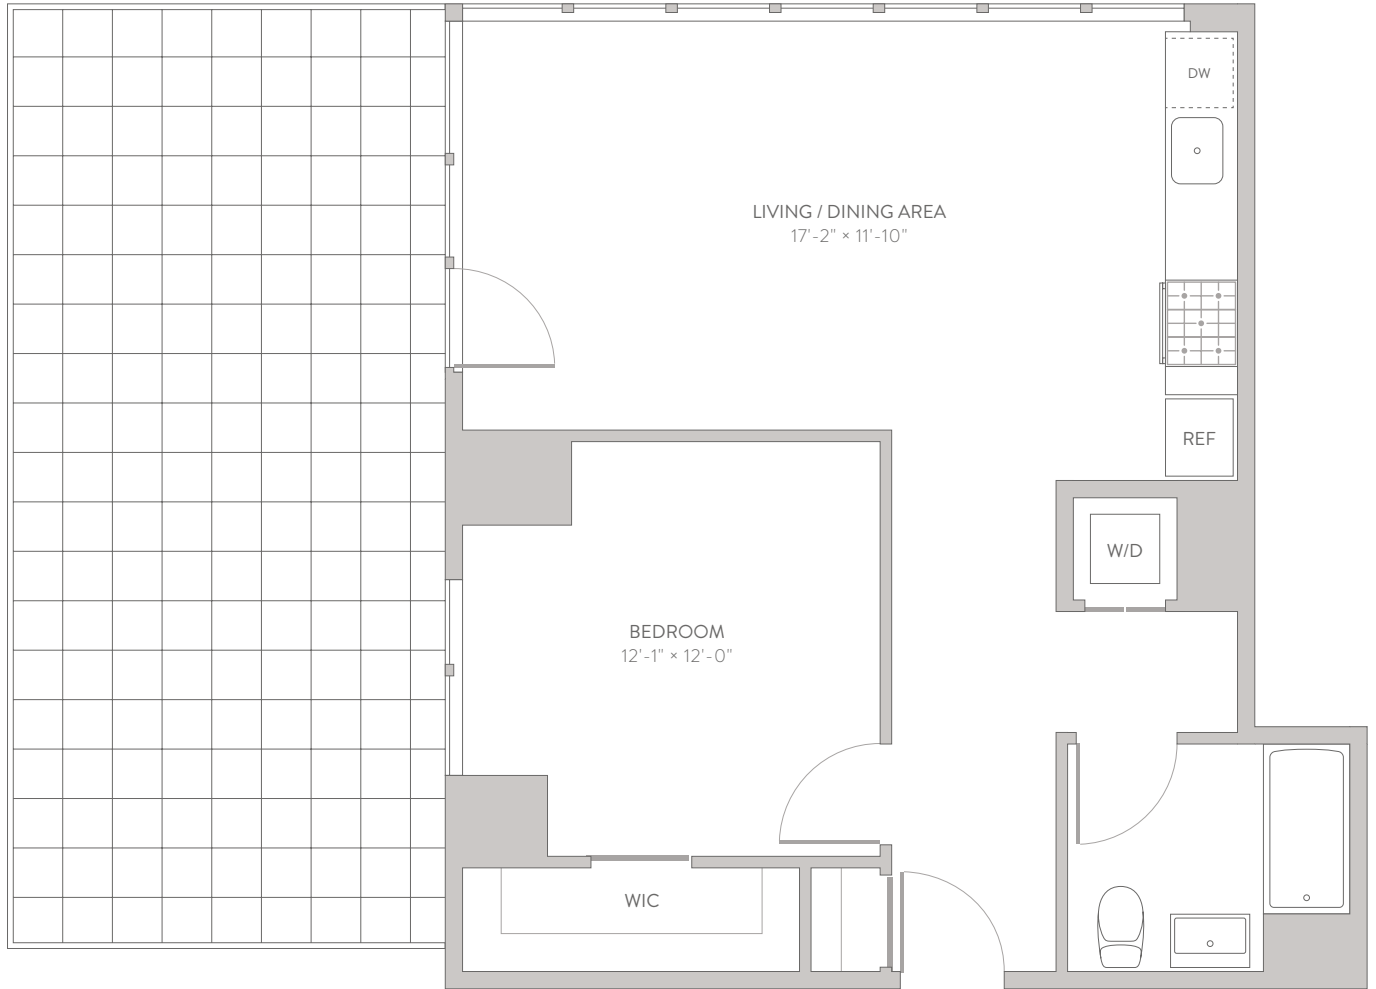

1 QPS TOWER

FLOOR 9

ONE BEDROOM

ONE BATHROOM

42-20 24TH STREET, LONG ISLAND CITY, QUEENS, NY 11101 / 718-881-1QPS (1777) / 1QPSTOWER.COM

ALL DIMENSIONS ARE APPROXIMATE AND SUBJECT TO CHANGE. PLEASE SEE BACK COVER OF THE BROCHURE FOR FURTHER INFORMATION REGARDING DIMENSIONS.
EXCLUSIVE MARKETING AND LEASING BY DOUGLAS ELLIMAN DEVELOPMENT MARKETING EQUAL HOUSING OPPORTUNITY.