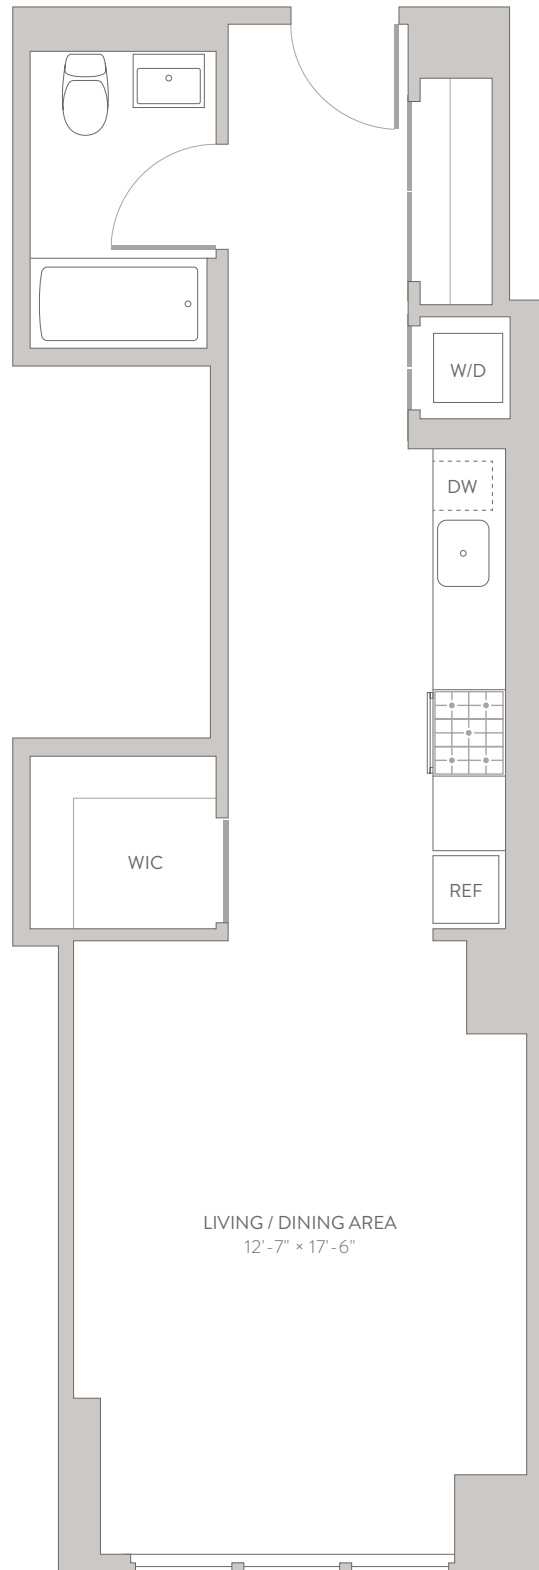

# 1 QPS TOWER

FLOORS 4-8

STUDIO  
ONE BATHROOM

42-20 24TH STREET, LONG ISLAND CITY, QUEENS, NY 11101 / 718-881-1QPS (1777) / 1QPSTOWER.COM

ALL DIMENSIONS ARE APPROXIMATE AND SUBJECT TO CHANGE. PLEASE SEE BACK COVER OF THE BROCHURE FOR FURTHER INFORMATION REGARDING DIMENSIONS.  
EXCLUSIVE MARKETING AND LEASING BY DOUGLAS ELLIMAN DEVELOPMENT MARKETING EQUAL HOUSING OPPORTUNITY.