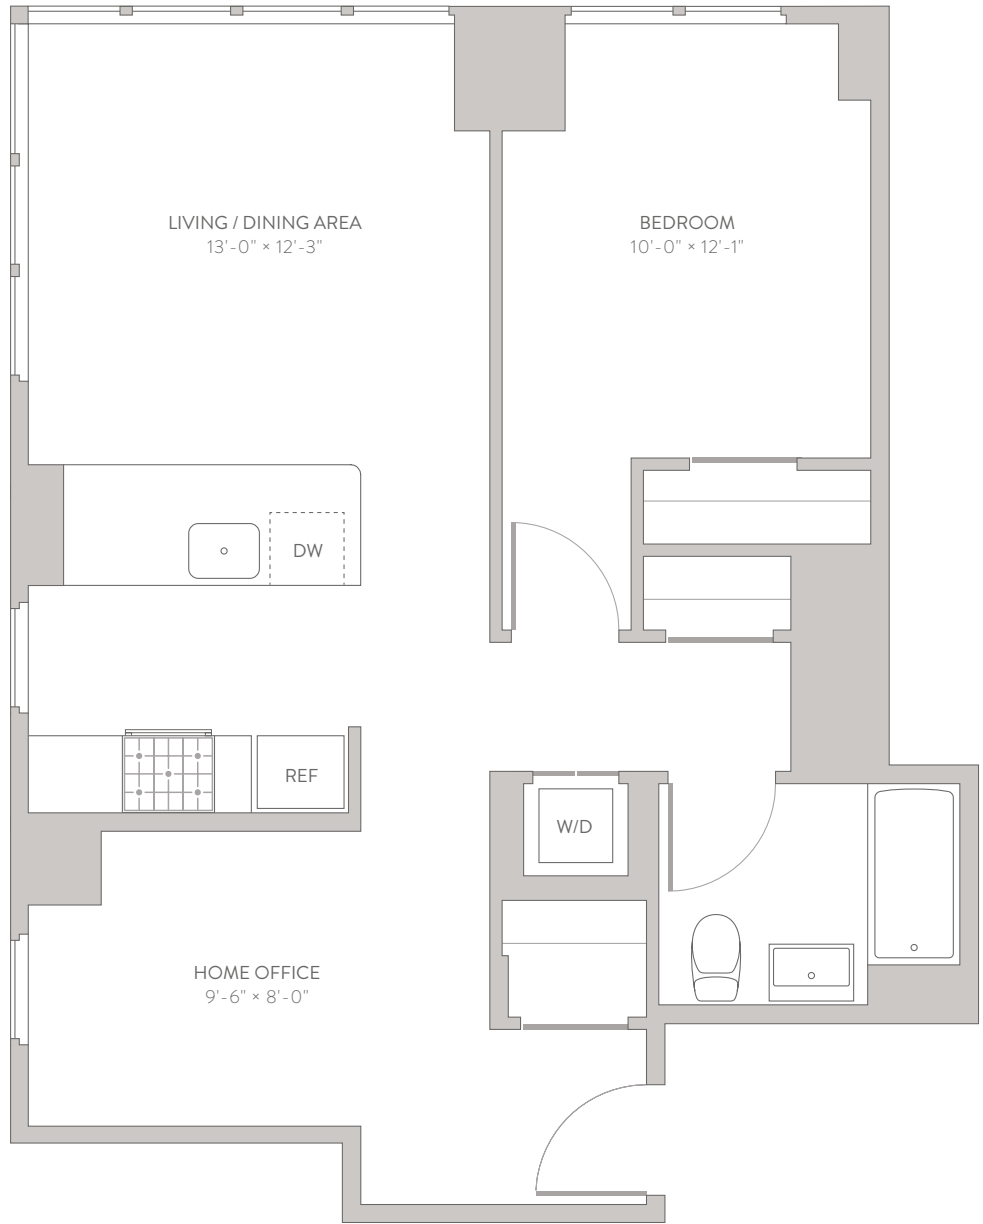

FLOORS 10-20

1 QPS TOWER

ONE BEDROOM

ONE BATHROOM

42-20 24TH STREET, LONG ISLAND CITY, QUEENS, NY 11101 / 718-881-1QPS (1777) / 1QPSTOWER.COM

ALL DIMENSIONS ARE APPROXIMATE AND SUBJECT TO CHANGE. PLEASE SEE BACK COVER OF THE BROCHURE FOR FURTHER INFORMATION REGARDING DIMENSIONS.
EXCLUSIVE MARKETING AND LEASING BY DOUGLAS ELLIMAN DEVELOPMENT MARKETING EQUAL HOUSING OPPORTUNITY.