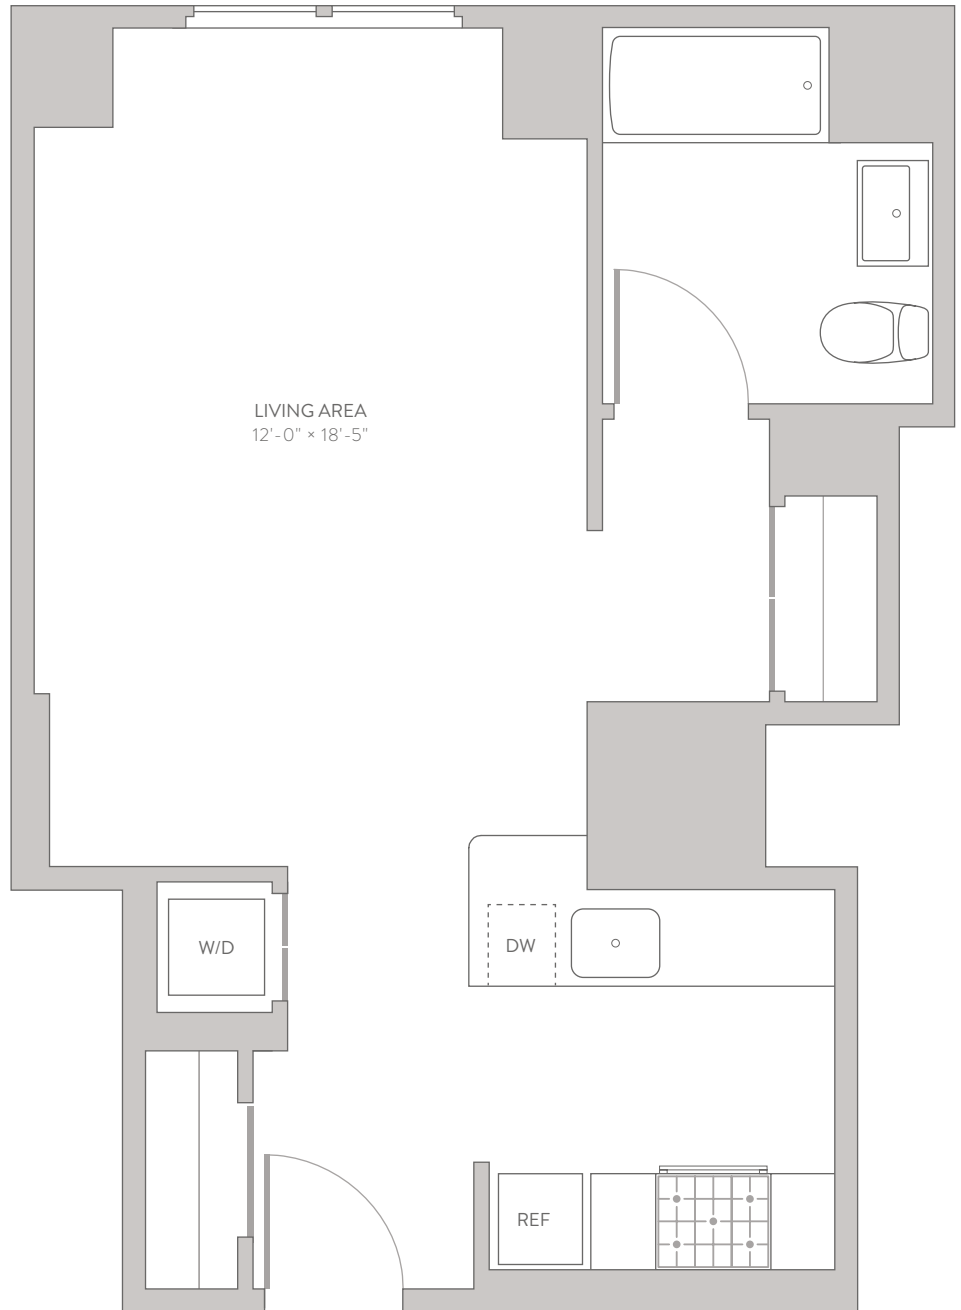

B

1 QPS TOWER

FLOORS 9-20

STUDIO ONE BATHROOM

42-20 24TH STREET, LONG ISLAND CITY, QUEENS, NY 11101 / 718-881-1QPS (1777) / 1QPSTOWER.COM

ALL DIMENSIONS ARE APPROXIMATE AND SUBJECT TO CHANGE. PLEASE SEE BACK COVER OF THE BROCHURE FOR FURTHER INFORMATION REGARDING DIMENSIONS.
EXCLUSIVE MARKETING AND LEASING BY DOUGLAS ELLIMAN DEVELOPMENT MARKETING EQUAL HOUSING OPPORTUNITY.