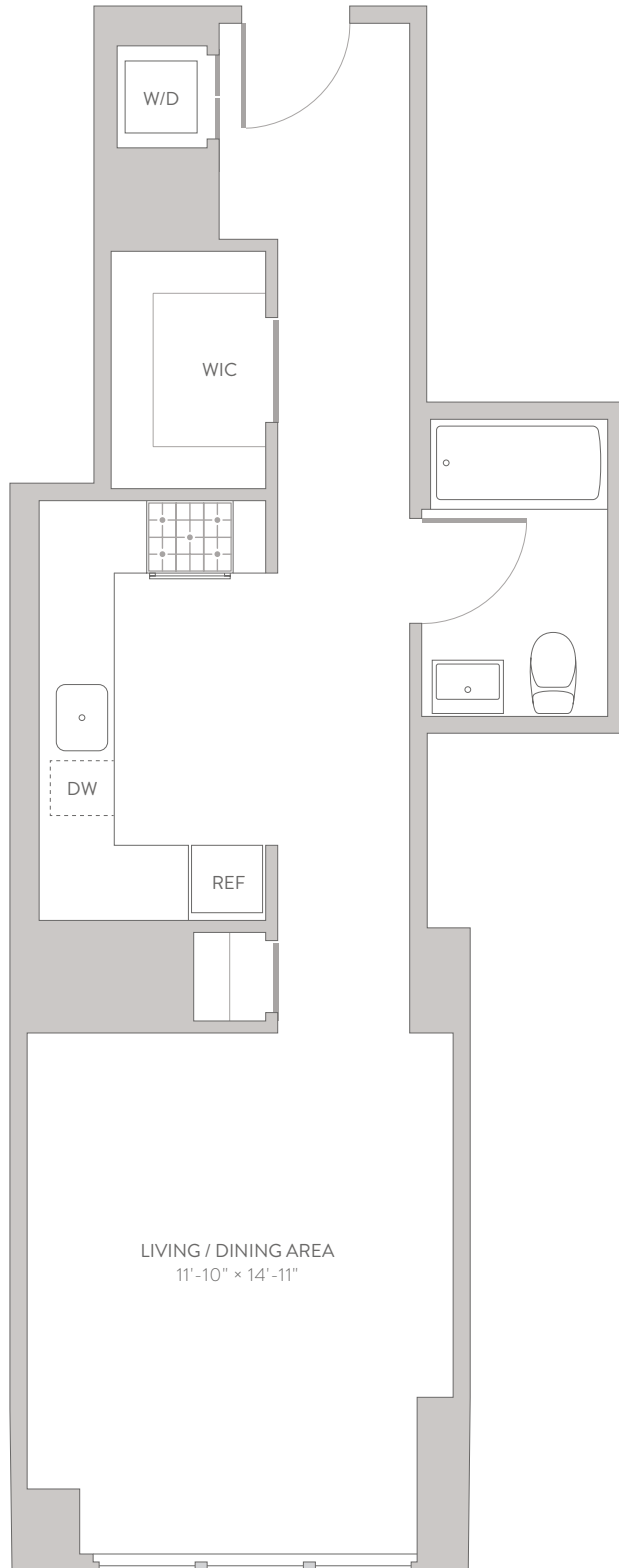

# B

# 1 QPS TOWER

## FLOORS 4-8

STUDIO  
ONE BATHROOM

42-20 24TH STREET, LONG ISLAND CITY, QUEENS, NY 11101 / 718-881-1QPS (1777) / 1QPSTOWER.COM

ALL DIMENSIONS ARE APPROXIMATE AND SUBJECT TO CHANGE. PLEASE SEE BACK COVER OF THE BROCHURE FOR FURTHER INFORMATION REGARDING DIMENSIONS.  
EXCLUSIVE MARKETING AND LEASING BY DOUGLAS ELLIMAN DEVELOPMENT MARKETING EQUAL HOUSING OPPORTUNITY.