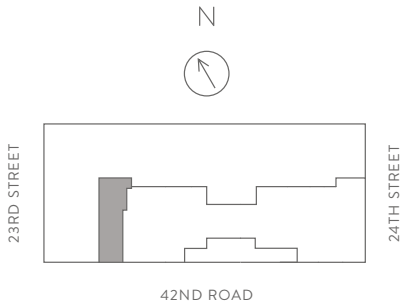

# 1 QPS TOWER

FLOORS 4, 6-8

STUDIO  
ONE BATHROOM

42-20 24TH STREET, LONG ISLAND CITY, QUEENS, NY 11101 / 718-881-1QPS (1777) / 1QPSTOWER.COM

ALL DIMENSIONS ARE APPROXIMATE AND SUBJECT TO CHANGE. PLEASE SEE BACK COVER OF THE BROCHURE FOR FURTHER INFORMATION REGARDING DIMENSIONS.  
EXCLUSIVE MARKETING AND LEASING BY DOUGLAS ELLIMAN DEVELOPMENT MARKETING EQUAL HOUSING OPPORTUNITY.