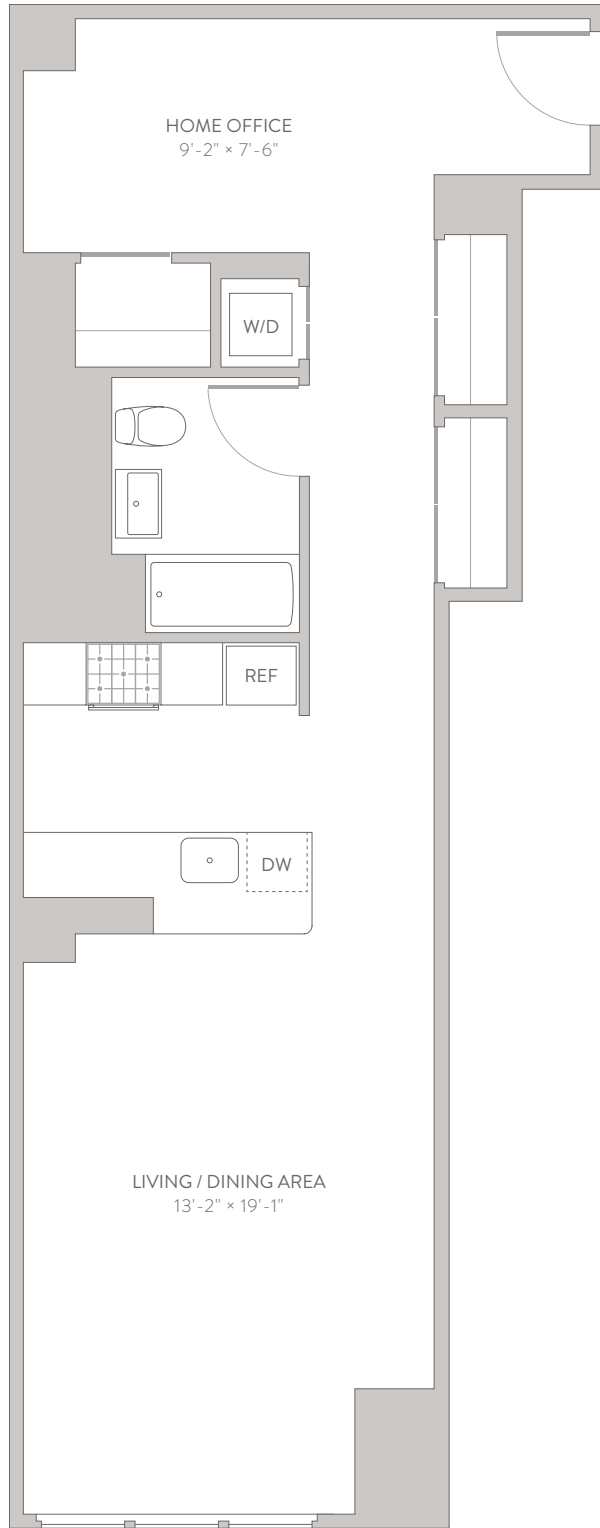

# 1 QPS TOWER

FLOORS 4, 6-8

STUDIO  
ONE BATHROOM

42-20 24TH STREET, LONG ISLAND CITY, QUEENS, NY 11101 / 718-881-1QPS (1777) / 1QPSTOWER.COM

ALL DIMENSIONS ARE APPROXIMATE AND SUBJECT TO CHANGE. PLEASE SEE BACK COVER OF THE BROCHURE FOR FURTHER INFORMATION REGARDING DIMENSIONS.  
EXCLUSIVE MARKETING AND LEASING BY DOUGLAS ELLIMAN DEVELOPMENT MARKETING EQUAL HOUSING OPPORTUNITY.