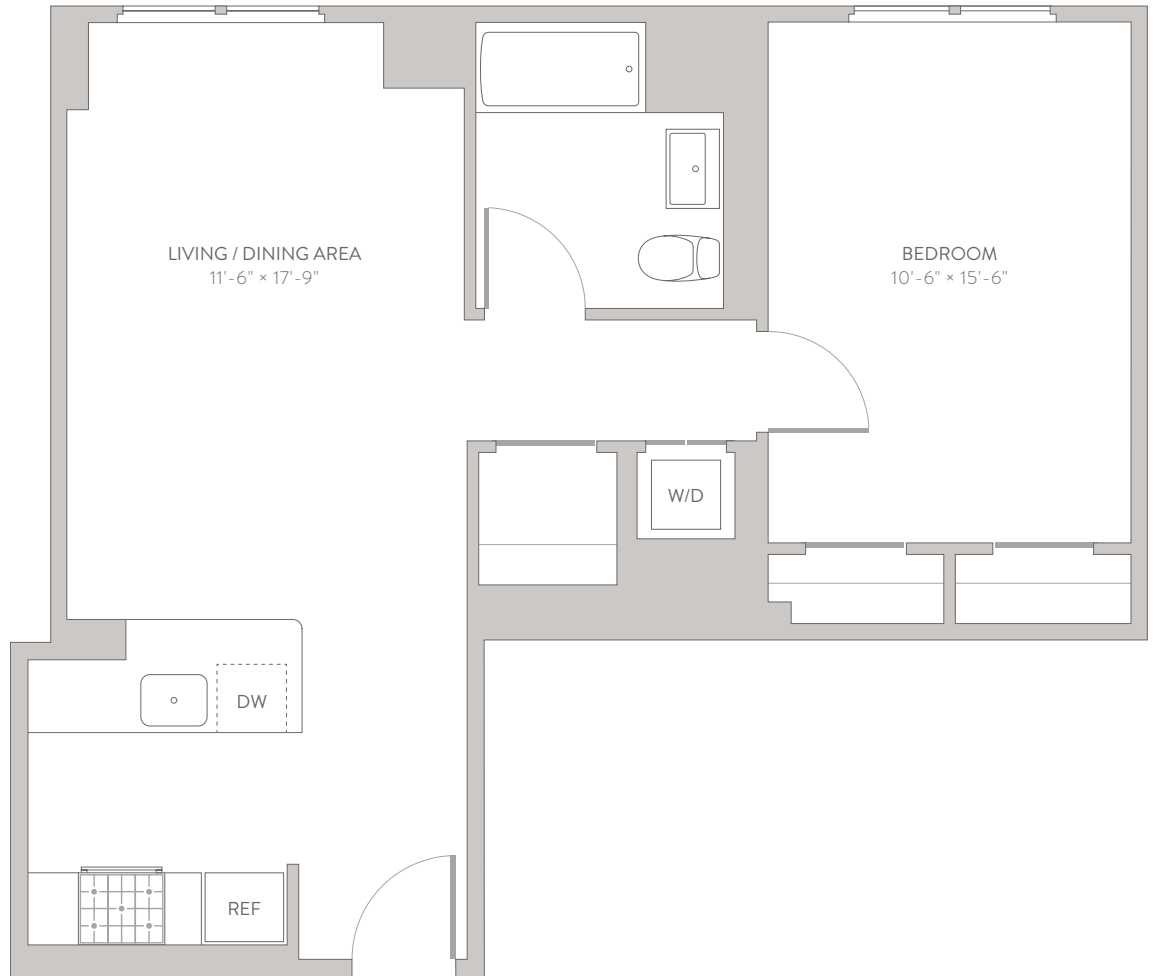

1 QPS TOWER

FLOORS 21-46 (PH)

ONE BEDROOM
ONE BATHROOM

42-20 24TH STREET, LONG ISLAND CITY, QUEENS, NY 11101 / 718-881-1QPS (1777) / 1QPSTOWER.COM

ALL DIMENSIONS ARE APPROXIMATE AND SUBJECT TO CHANGE. PLEASE SEE BACK COVER OF THE BROCHURE FOR FURTHER INFORMATION REGARDING DIMENSIONS.
EXCLUSIVE MARKETING AND LEASING BY DOUGLAS ELLIMAN DEVELOPMENT MARKETING EQUAL HOUSING OPPORTUNITY.