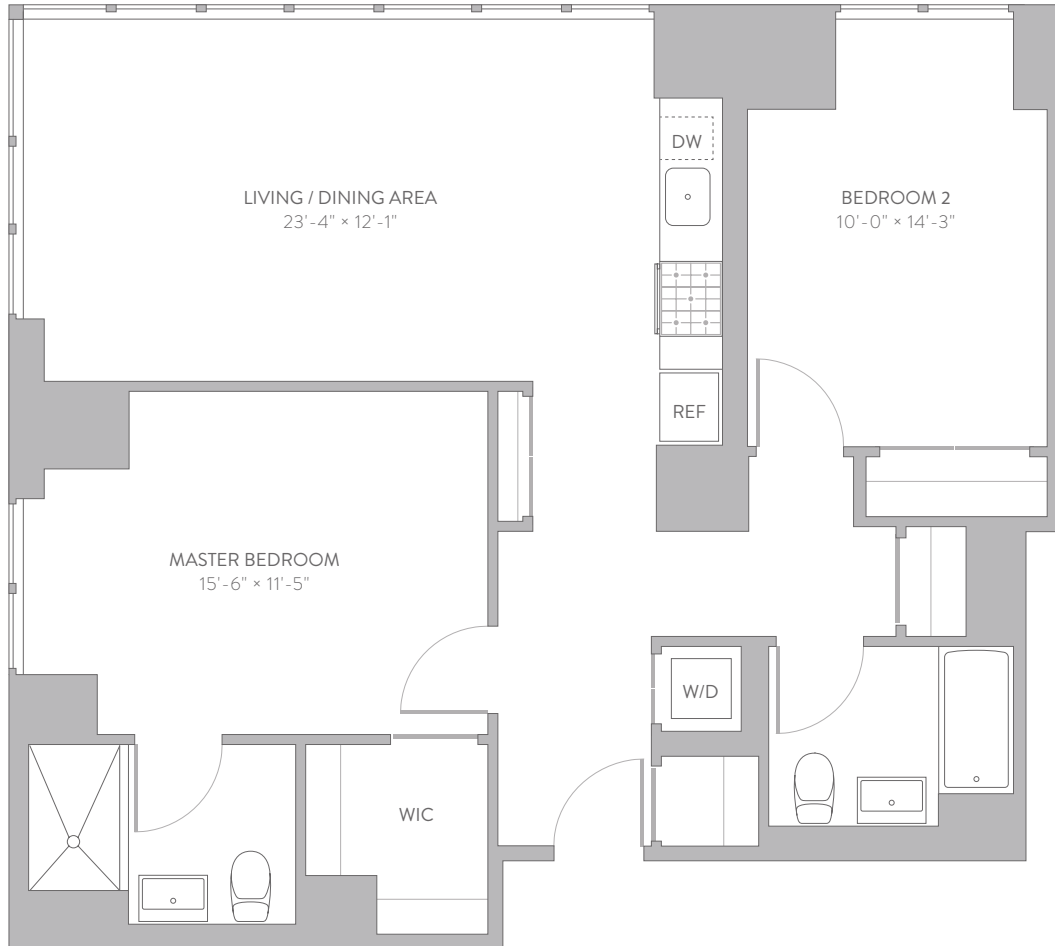

B

1 QPS TOWER

FLOORS 21-46 (PH)

TWO BEDROOMS

TWO BATHROOMS

42-20 24TH STREET, LONG ISLAND CITY, QUEENS, NY 11101 / 718-881-1QPS (1777) / 1QPSTOWER.COM

ALL DIMENSIONS ARE APPROXIMATE AND SUBJECT TO CHANGE. PLEASE SEE BACK COVER OF THE BROCHURE FOR FURTHER INFORMATION REGARDING DIMENSIONS.
EXCLUSIVE MARKETING AND LEASING BY DOUGLAS ELLIMAN DEVELOPMENT MARKETING EQUAL HOUSING OPPORTUNITY.